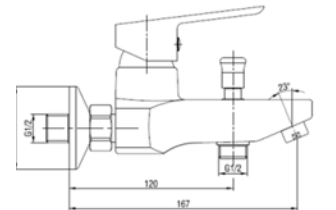

Urban Line

Art. No. A 802U 0000
Washbasin Mixer with pop-up-waste 1 ¼", with flexible connections

Art. No. A 804U 0000
Bidet Mixer with pop-up-waste 1 ¼", with flexible connections