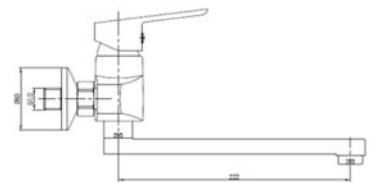

## Urban Line

QUALITY

MADE IN GERMANY

Urban Line

Art. No. A 802U 0000  
Washbasin Mixer with pop-up-waste 1 ¼", with flexible connections

Art. No. A 804U 0000  
Bidet Mixer with pop-up-waste 1 ¼", with flexible connections

Art. No. A 812U 0000  
Kitchen Sink Mixer in V-shape design with swivel spout,  
with flexible connections  
Art. No. A 808U 0000  
Kitchen Sink Mixer with swivel spout,

Art. No. A 811U 0000  
Wall Sink Mixer with swivel spout