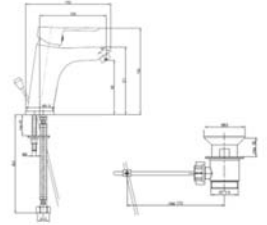

## Urban Line

QUALITY

MADE IN GERMANY

Urban Line

Art. No. A 802U 0000  
Washbasin Mixer with pop-up-waste 1 ¼", with flexible connections

Art. No. A 804U 0000  
Bidet Mixer with pop-up-waste 1 ¼", with flexible connections

Art. No. A 812U 0000  
Kitchen Sink Mixer in V-shape design with swivel spout,  
with flexible connections  
Art. No. A 808U 0000  
Kitchen Sink Mixer with swivel spout,

Art. No. A 811U 0000  
Wall Sink Mixer with swivel spout

Art. No. A 806U 0000  
Bath and Shower Mixer with automatic diverter  
Art. No. A 805U 0000  
Bath and Shower Mixer with automatic diverter , with  
handshower, wall support and flexible hose 150 cm

Art. No. A 807U 0000  
Shower Mixer  
Art. No. A 817U 0000  
Shower Mixer with handshower, wall support and flexible hose  
150 cm