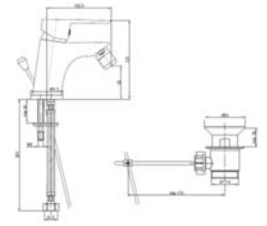

## Urban Line

QUALITY

MADE IN GERMANY

Urban Line

Art. No. A 802U 0000  
Washbasin Mixer with pop-up-waste 1 ¼", with flexible connections

Art. No. A 804U 0000  
Bidet Mixer with pop-up-waste 1 ¼", with flexible connections

Art. No. A 812U 0000  
Kitchen Sink Mixer in V-shape design with swivel spout,  
with flexible connections  
Art. No. A 808U 0000  
Kitchen Sink Mixer with swivel spout,

Art. No. A 811U 0000  
Wall Sink Mixer with swivel spout

Art. No. A 806U 0000  
Bath and Shower Mixer with automatic diverter  
Art. No. A 805U 0000  
Bath and Shower Mixer with automatic diverter , with  
handshower, wall support and flexible hose 150 cm

Art. No. A 807U 0000  
Shower Mixer  
Art. No. A 817U 0000  
Shower Mixer with handshower, wall support and flexible hose  
150 cm