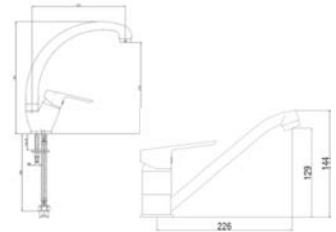

## Urban Line

QUALITY

MADE IN GERMANY

Urban Line

Art. No. A 802U 0000  
Washbasin Mixer with pop-up-waste 1 ¼", with flexible connections

Art. No. A 804U 0000  
Bidet Mixer with pop-up-waste 1 ¼", with flexible connections

Art. No. A 812U 0000  
Kitchen Sink Mixer in V-shape design with swivel spout,  
with flexible connections  
Art. No. A 808U 0000  
Kitchen Sink Mixer with swivel spout,

Art. No. A 811U 0000  
Wall Sink Mixer with swivel spout

Art. No. A 806U 0000  
Bath and Shower Mixer with automatic diverter  
Art. No. A 805U 0000  
Bath and Shower Mixer with automatic diverter , with  
handshower, wall support and flexible hose 150 cm

Art. No. A 807U 0000  
Shower Mixer  
Art. No. A 817U 0000  
Shower Mixer with handshower, wall support and flexible hose  
150 cm